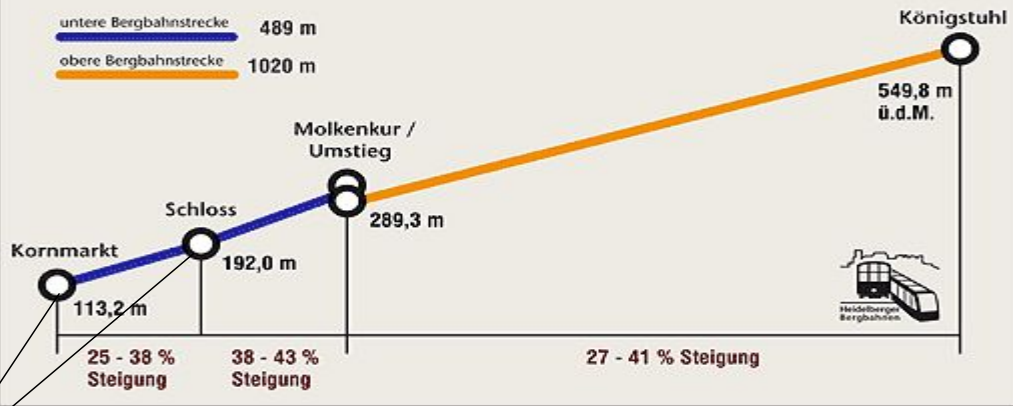

Bergbahnstationen – Längenprofil

lower funicular railway	Adults	Child / reduced (6 - 14 years)
Kombiticket Bergbahn / Castle <i>(round trip, incl. entrance castle)</i>	5,00 €	3,00 €
lower funicular railway	Adult	Child / reduced (6 - 14 years)
one trip	4,00 €	3,00 €
Group from 10	3,50 €	2,50 €
Group from 60	3,00 €	2,50 €
Group from 120	2,50 €	2,50 €
Kindergartengroup (price per person)		1,50 €
round trip	6,00 €	4,50 €
Group from 10	5,50 €	4,00 €
Group from 60	5,00 €	4,00 €
Group from 120	4,50 €	4,00 €
Family-ticket 2 Adults / 1 Child		14,00 €
Family-ticket 2 Adults / 2 Childs		18,00 €
Family-ticket 2 Adults / 3 Childs		22,00 €
Kindergartengroup (price per person)		2,00 €
upper + lower funicular railway	Adults	Child / reduced (6 - 14 years)
one trip	9,00 €	6,50 €
Group from 10	8,50 €	6,00 €
Group from 60	7,50 €	6,00 €
Group from 120	7,50 €	6,00 €
Kindergartengroup (price per person)		3,00 €
round trip	12,00 €	10,00 €
Group from 10	11,50 €	10,00 €
Group from 60	10,50 €	10,00 €
Group from 120	10,00 €	10,00 €
Family-ticket 2 Adults / 1 Child		22,00 €
Family-ticket 2 Adults / 2 Childs		28,00 €
Family-ticket 2 Adults / 3 Childs		34,00 €
Kindergartengroup (price per person)		4,00 €
historic (upper) funicular railway	Adults	Child / reduced (6 - 14 years)
one trip	5,00 €	3,50 €
Group from 10	4,50 €	3,00 €
Group from 60	3,50 €	3,00 €
Group from 120	3,50 €	3,00 €
Kindergartengroup (price per person)		2,00 €
round trip	7,00 €	5,50 €
Group from 10	6,50 €	5,00 €
Group from 60	5,50 €	5,00 €
Group from 120	5,00 €	5,00 €
Family-ticket 2 Adults / 1 Child		14,00 €
Family-ticket 2 Adults / 2 Childs		18,00 €
Family-ticket 2 Adults / 3 Childs		22,00 €
Kindergartengroup (price per person)		3,00 €
lower + upper funicular railway	Adults	Child / reduced (6 - 14 years)
monthly ticket	60,00 €	42,00 €